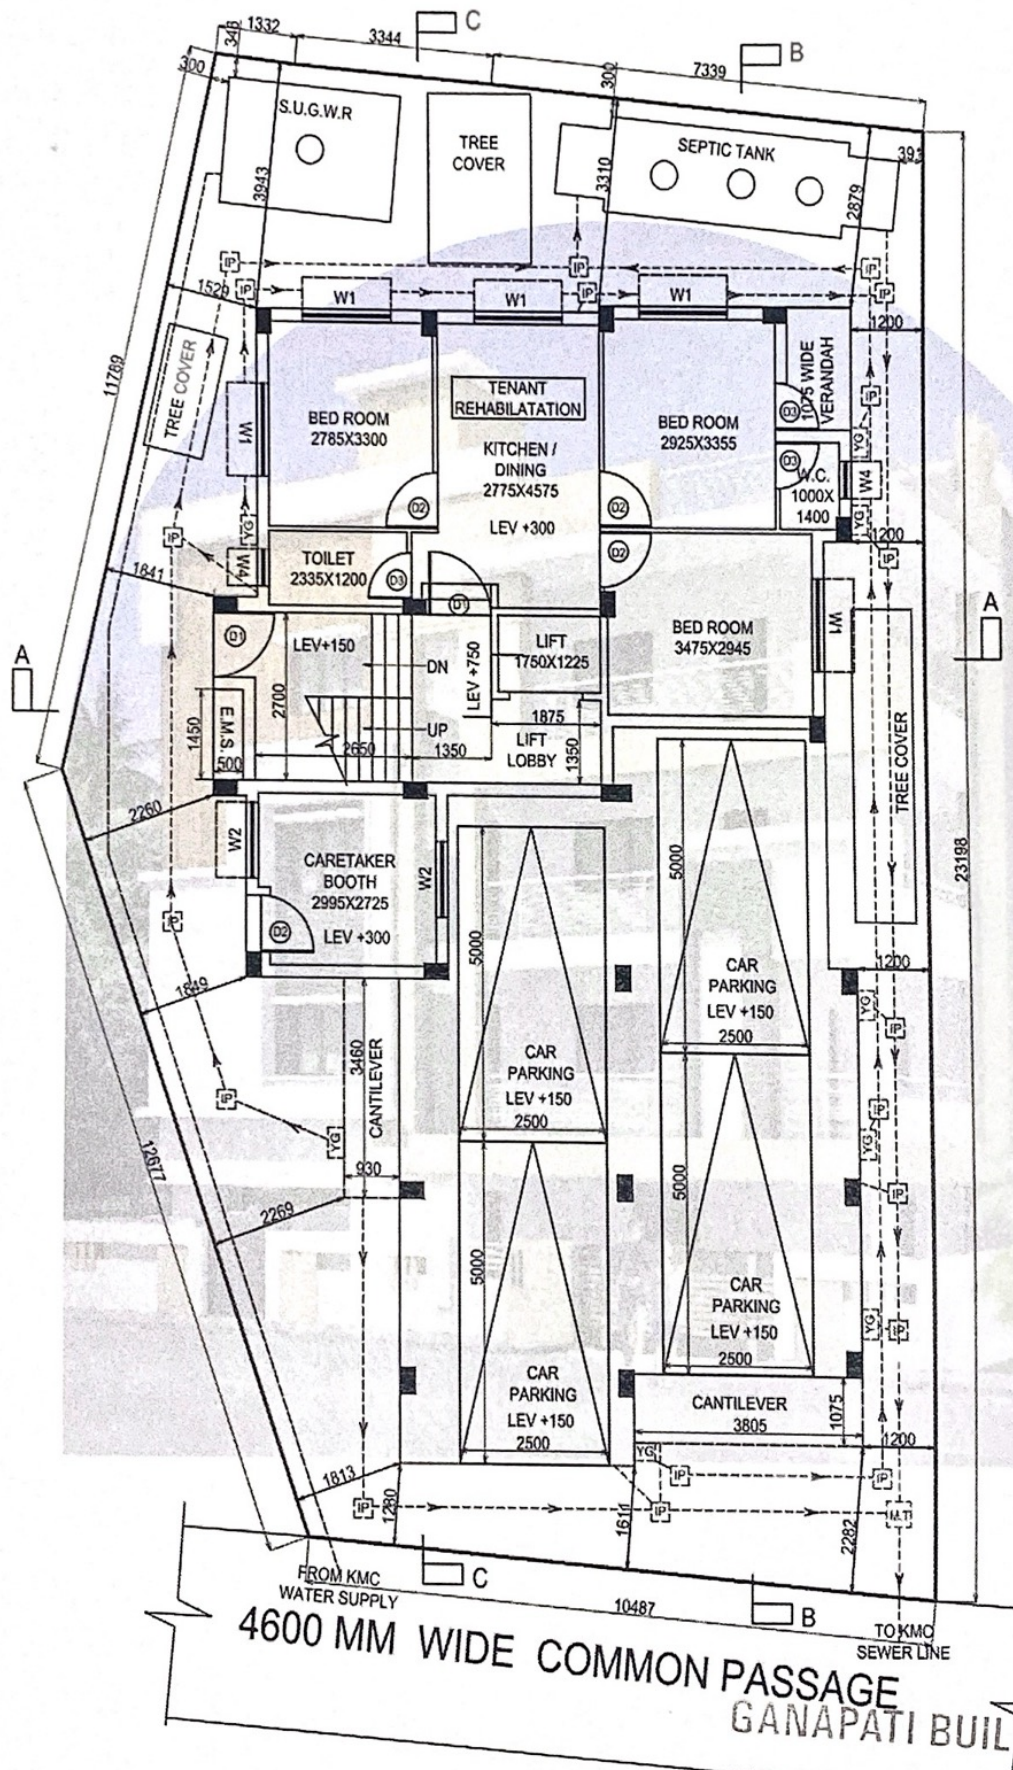

LOCATION PLAN

4600 MM WIDE COMMON PASSAGE
GANAPATI BUILDERS

Latitude: 22°27'57" N
Longitude: 88°23'14" E

Proprietor